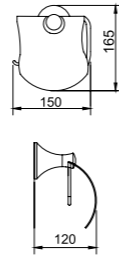

32308
Tissue holder
纸巾架
材质: 铜
表面处理: ORB