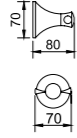

32301
Clothes hook
衣钩
材质: 铜
表面处理: ORB