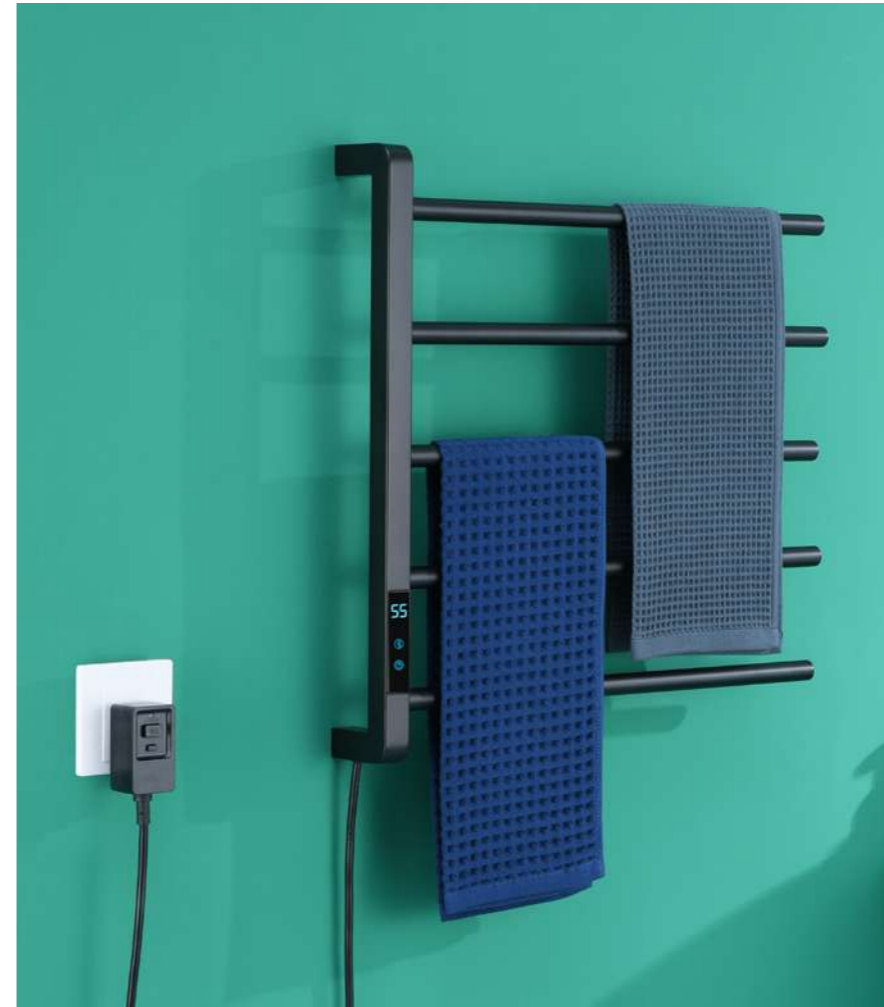

Electric heating towel rack series 电热毛巾架系列
Material: 304 Stainless steel