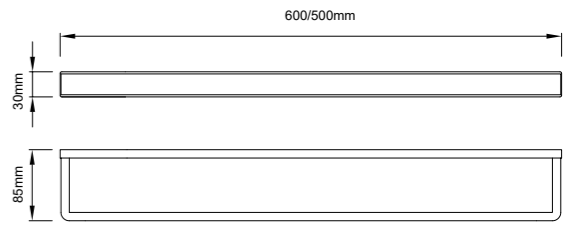

66420
Double towel bar
双杆毛巾架
材质: 304
表面处理: 枪黑