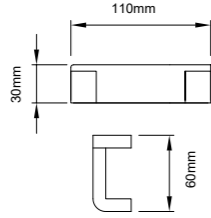

66 series 66系列
Material: Stainless steel

66400-2
Clothes hook
衣钩
材质: 304
表面处理: 枪黑