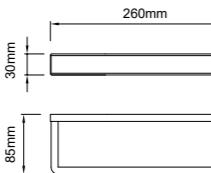

66407
Towel ring
毛巾环
材质: 304
表面处理: 枪黑