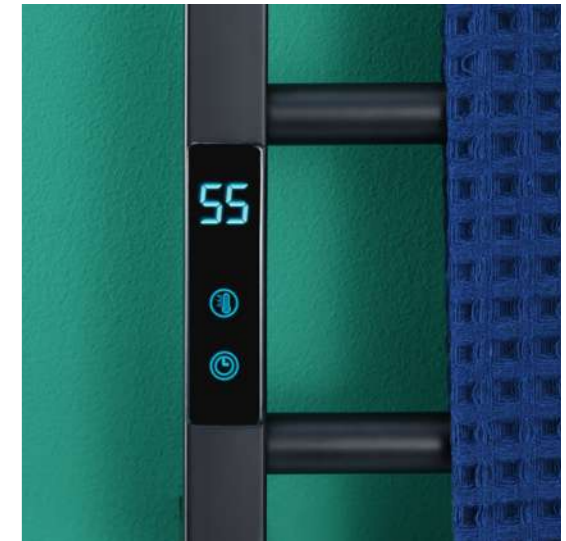

Electric heating towel rack series 电热毛巾架系列
Material: 304 Stainless steel