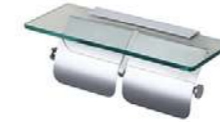

FT-8199
Tissue holder