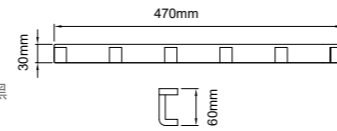

66400-6
Towel holder
毛巾架
材质: 304
表面处理: 枪黑