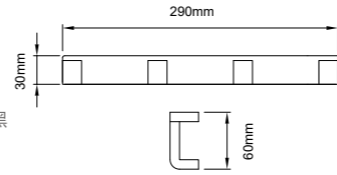

66400-4
Tissue holder
纸巾架
材质: 304
表面处理: 枪黑