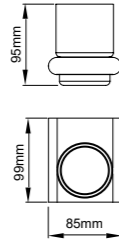

25204
Tumbler holder
单杯
材质: 锌合金
表面处理: 拉丝金