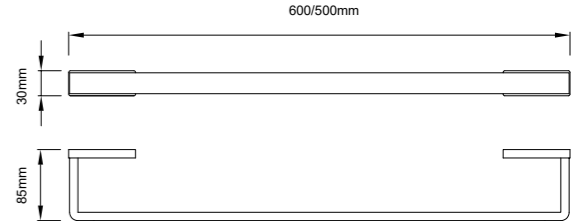

66410
Single towel bar
单杆毛巾架
材质: 304
表面处理: 枪黑