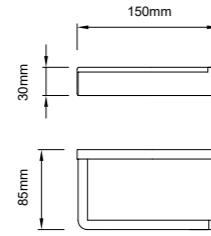

66418
Tissue holder
纸巾架
材质: 304
表面处理: 枪黑