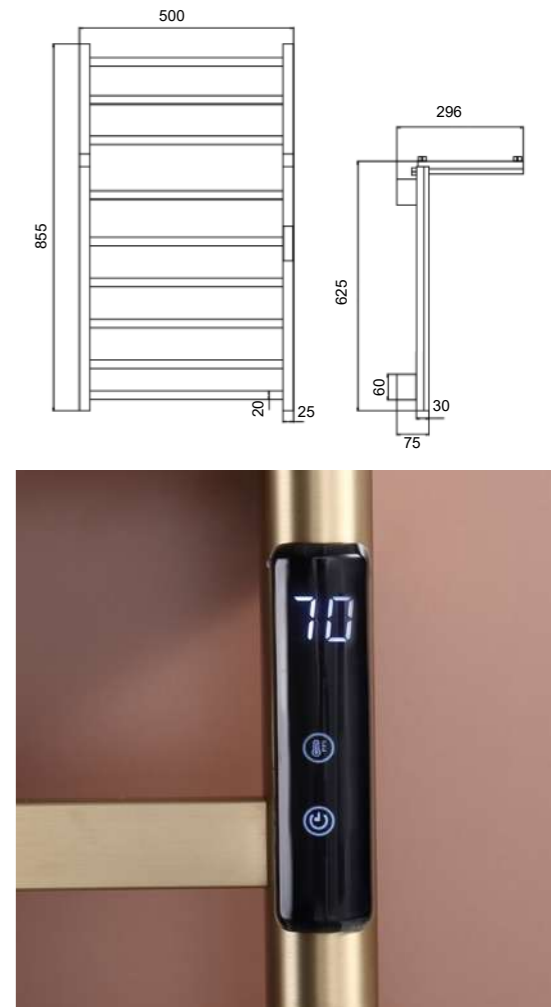

FK003
Brushed Gold

FK003
Matte Black

Electric heating towel rack series 电热毛巾架系列
Material: 304 Stainless steel

Electric heating towel rack series 电热毛巾架系列
Material: 304 Stainless steel

FK004
Gunmetal Black

FK004
Matte White