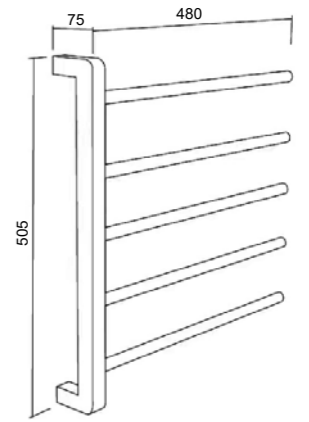

Electric heating towel rack series 电热毛巾架系列
Material: 304 Stainless steel