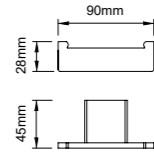

69401
Clothes hook
衣钩
材质: 304
表面处理: 枪黑